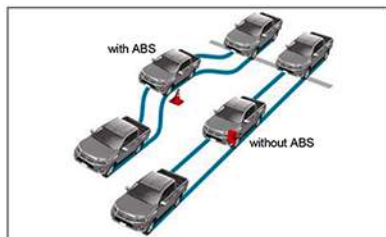

ABS+EBD+BRAKE ASSIST