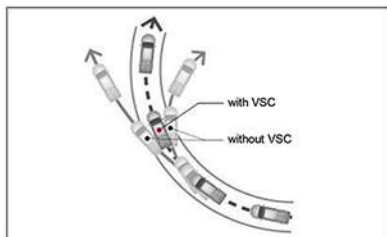

THIN FILM TRANSISTOR MULTI INFORMATION DISPLAY

STEERING WHEEL SWITCH

LEATHER SHIFT LEVER & KNOB
6 SPEED AT/MT TRANSMISSION

AUTO CLIMATE CONTROL*

6.75" DISPLAY AUDIO WITH APPLE
CAR PLAY & ANDROID AUTO

*FOR 6 MODELS AND UP