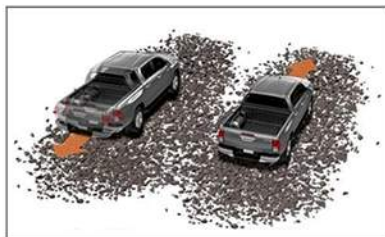

HILL START ASSIST CONTROL