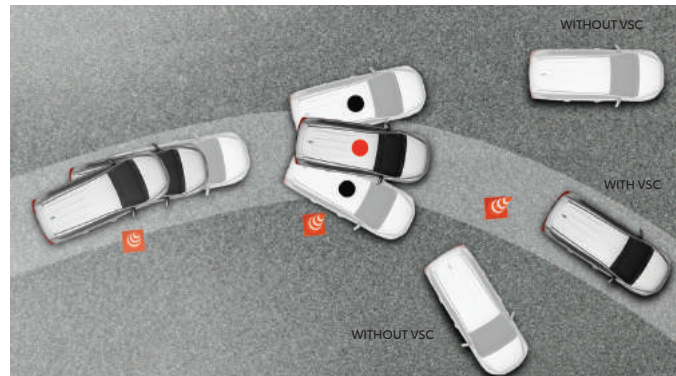

VEHICLE STABILITY CONTROL (VSC) - VSC helps prevent side skids and helps stabilize the vehicle while turning on a tight curve.