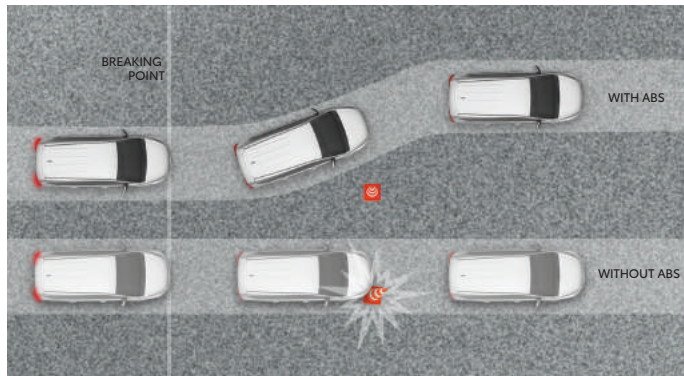

SHARE IN THE SAFETY

Be on your way while making sure you stay out of harm's way. With a machine this powerful, it's important that you and your family feel safe. The Innova is equipped with safety features that gives you and your family the protection you deserve.

ANTI-LOCK BRAKE SYSTEM (ABS) - Be agile in motion as ABS monitors the speed of each wheel to detect and prevent locking.