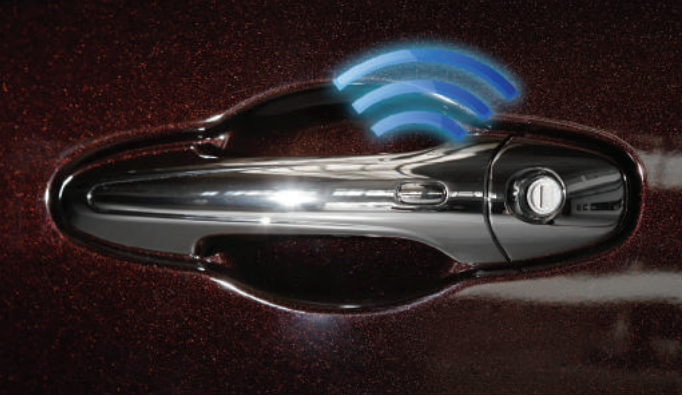

**PUSH START SYSTEM** - The Innova gives a whole new meaning to 'touch and go', with an appropriate push start system that gets you going in an instant for the trips that just can't wait!

V Grade Only

**SMART ENTRY** - Get a headstart on the journey with a hands-free, keyless entry. Fumbling for your keys while your hands are full will be a thing of the past.