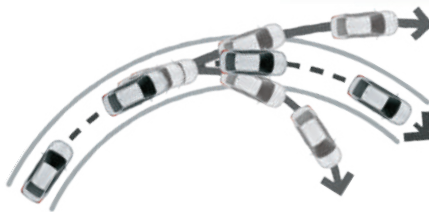

Vehicle Stability Control - Vehicle Stability Control keeps you safe by helping you prevent side skids, and assists in stabilizing the car when abruptly turning on a tight curve.