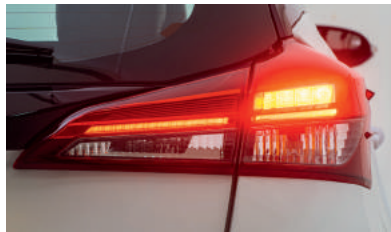

# Styled For Looks

Make any road yours with a drive styled for your style.

**LED Headlamps\*** - The new headlamps of the Yaris were redesigned to accentuate the Daytime Running Lights, leading your way in style.

**Front LED Foglamps** - While the revamped foglamps look better than ever, it also improves visibility. Especially in situations where mist, fog, and dust are present on the road.

**New Front Grille Design** - The Yaris' sporty mesh type, new front grille will definitely get you all the attention on the road.